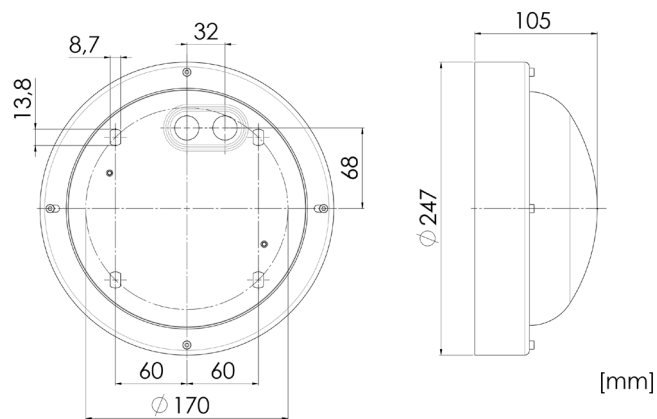

PART NO.

SL97 with fullmoon	5127011100-007
SL97 with halfmoon	5127011100-008

SPARE PARTS

PART NO.

Fullmoon cover	7112006200
Halfmoon cover	7112007300

DECORATIVE, STAINLESS STEEL,
WATERTIGHT WALL LIGHT FOR OPEN DECKS

Design According to rules of maritime classification societies and relevant standards

Housing Stainless steel, powder coated white (RAL9016)

Cover Opal polycarbonate, impact proof, UV-resistant

Mounting 4 mounting holes, Ø 8.7 mm

Cable entry 2 x grommets

Protection class IP67

Weight 1.7 kg

Light source Linear LP LED module

Wattage Max. 6 W

CCT (color) 4,000 K

Luminous flux Fullmoon 450 lm
Halfmoon 300 lm

CRI ≥ 80

Voltage 220–240 V AC

Frequency 50/60 Hz

[mm]