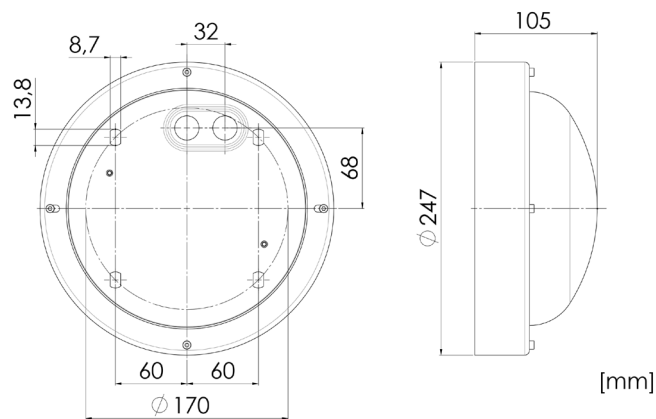

PART NO.

SL97 with fullmoon	5127011100-007
SL97 with halfmoon	5127011100-008

SPARE PARTS

PART NO.

Fullmoon cover	7112006200
Halfmoon cover	7112007300

DECORATIVE, STAINLESS STEEL,
WATERTIGHT WALL LIGHT FOR OPEN DECKS

Design According to rules of maritime classification societies and relevant standards

Housing Stainless steel, powder coated white (RAL9016)

Cover Opal polycarbonate, impact proof, UV-resistant

Mounting 4 mounting holes, Ø 8.7 mm

Cable entry 2 x grommets

Protection class IP67

Weight 1.7 kg

Light source Linear LP LED module

Wattage Max. 6 W

CCT (color) 4,000 K

Luminous flux Fullmoon 450 lm
Halfmoon 300 lm

CRI ≥ 80

Voltage 220–240 V AC

Frequency 50/60 Hz

[mm]