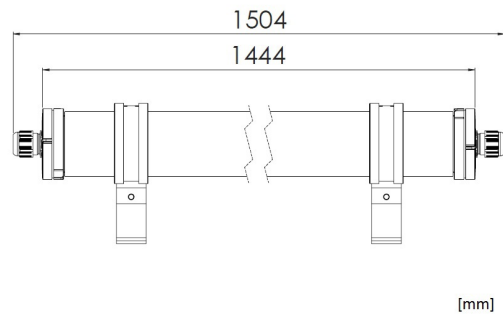

PART NO.

TL53L 5105011800-002

SPARE PARTS

PART NO.

Clear tube TL53L 7112038200  
 Fixing clamp 7501000401

EXTRAS

- > 24 V DC execution
- > 120 V AC execution
- > Different lengths

PRESSURE WATERTIGHT LUMINAIRE FOR OPEN DECKS AND DECK RAILS, ABLE TO RESIST HEAVY SEAS

<b>Design</b>	According to rules of maritime classification societies and relevant standards
<b>Housing/cover</b>	Clear polycarbonate, impact-proof, UV-resistant
<b>Mounting</b>	2 stainless steel fixing clamps (not included)
<b>Cable entry</b>	2 cable glands M20, PA 6
<b>Protection class</b>	IP68
<b>Weight</b>	2.2 kg
<b>Light source</b>	Linear LP LED module
<b>Wattage</b>	Max. 18 W
<b>CCT (color)</b>	4,000 K
<b>Luminous flux</b>	2,400 lm
<b>CRI</b>	≥ 80
<b>Voltage</b>	220–240 V AC
<b>Frequency</b>	50–60 Hz

[mm]

fixing clamp