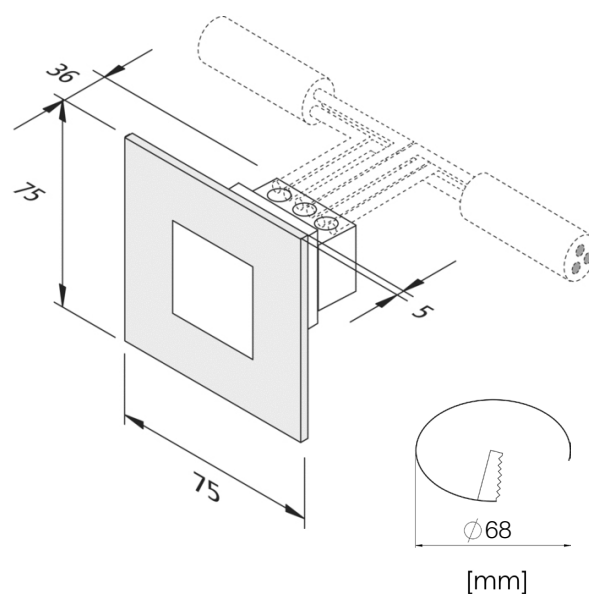

PART NO.

WL75Q

5126002200-001

WALL/STEP LIGHT, LED, FOR STAIRWAYS
AND PUBLIC AREAS

Design	According to rules of maritime classification societies and relevant standards
Decorative ring	Stainless steel look
Cover	Opal
Mounting	Quick and easy installation due to standard surface pattress box and flush-mounted socket
Protection class	IP20
Weight	0.65 kg
Light source	Single LED modules
Wattage	Max. 1.8 W
CCT (color)	3,000 K
Luminous flux	80 lm
Voltage	220–240 V AC
Frequency	50–60 Hz