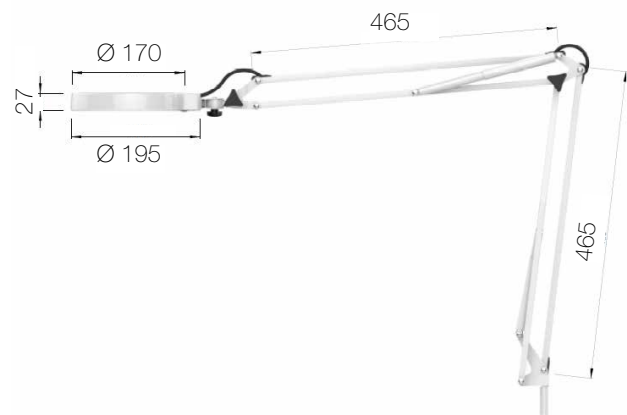

MAGNIFIER LED TABLE LIGHT, DIMMABLE

T120

7

PART NO.

T120

5135012400-001

MAGNIFIER LED TABLE LIGHT, ADJUSTABLE

Design	According to rules of maritime classification societies and relevant standards
Housing	Steel, white (RAL9010)
Cover/diffuser	Polycarbonate
Lens	Biconvex glass lens Ø 120 mm, 3 diopters 1,75x power
Switch	In lighting head
Mounting	Table mounting
Connection type	Connection cable with Euro plug
Protection class	IP20
Weight	2.0 kg
Light source	LED
Wattage	Max. 5.3 W
CCT (color)	5,000 K
CRI	≥ 80
Voltage	100–240 V AC
Frequency	50–60 Hz
Electrical execution	Dimmable in three steps 30% / 80% / 100%