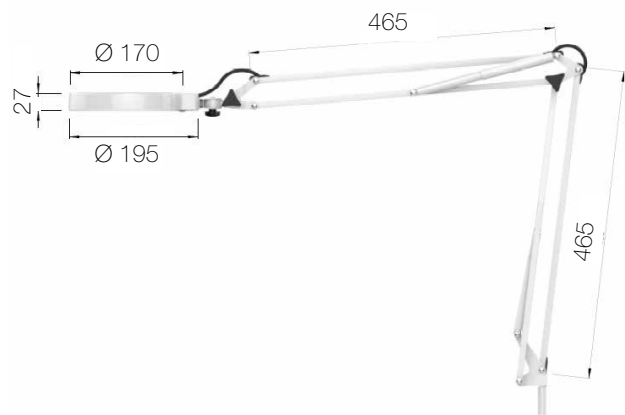

MAGNIFIER LED TABLE LIGHT, DIMMABLE

T120

7

PART NO.

T120

5135012400-001

MAGNIFIER LED TABLE LIGHT, ADJUSTABLE

Design	According to rules of maritime classification societies and relevant standards
Housing	Steel, white (RAL9010)
Cover/diffuser	Polycarbonate
Lens	Biconvex glass lens Ø 120 mm, 3 diopters 1,75x power
Switch	In lighting head
Mounting	Table mounting
Connection type	Connection cable with Euro plug
Protection class	IP20
Weight	2.0 kg
Light source	LED
Wattage	Max. 5.3 W
CCT (color)	5,000 K
CRI	≥ 80
Voltage	100–240 V AC
Frequency	50–60 Hz
Electrical execution	Dimmable in three steps 12% / 50% / 100%