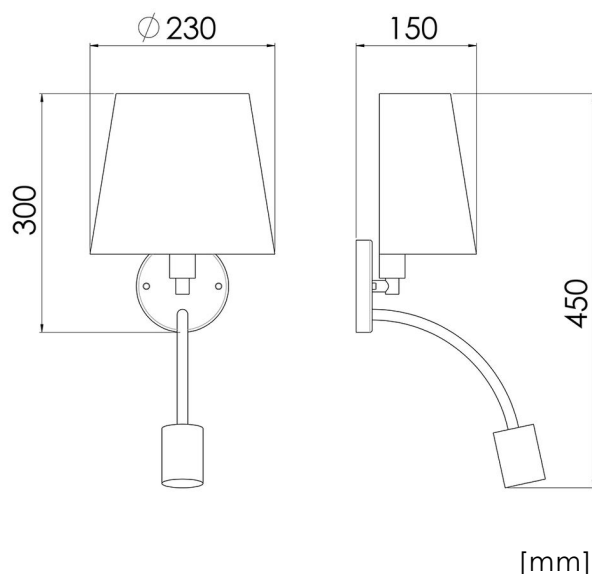

DECORATIVE LIGHTING SERIES FOR LIVING ROOMS,
WALL LIGHT WITH 3 W READING LIGHT

Design	According to rules of maritime classification societies and relevant standards
Housing	Nickel matte or brass polished
Lamp shade	Chintz, natural white
Mounting	Screw type base for wall mounting
Terminal	3-pole plug
Cable entry	Ø 21 mm
Protection class	IP20
Light source	LED (lamp not included)
Lamp base	E27
Wattage	Max. 60 W
Voltage	110/240 V AC or 24 V DC
Frequency	50–60 Hz or 0 Hz

PART NO.

Wall light, nickel matte 5127013900-001

Wall light, brass polished 5127013900-002

[mm]