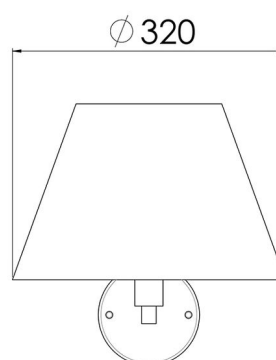

DECORATIVE LIGHTING SERIES FOR LIVING ROOMS,
WALL LIGHT

Design	According to rules of maritime classification societies and relevant standards
Housing	Nickel matte or brass polished
Lamp shade	Chintz, creme white
Mounting	Screw type base for wall mounting
Terminal	3-pole plug
Cable entry	Ø 21 mm
Protection class	IP20
Light source	LED (lamp not included)
Lamp base	E27
Wattage	Max. 60 W
Voltage	110/240 V AC or 24 V DC
Frequency	50–60 Hz or 0 Hz

PART NO.

Wall light, nickel matte 5127014000-001

Wall light, brass polished 5127014000-002

[mm]