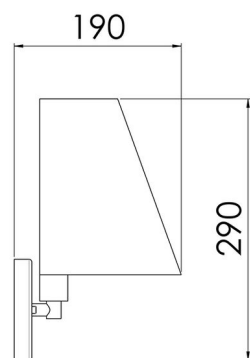

DECORATIVE LIGHTING SERIES FOR LIVING ROOMS,
WALL LIGHT

Design	According to rules of maritime classification societies and relevant standards
Housing	Nickel matte or brass polished
Lamp shade	Chintz, creme white
Mounting	Screw type base for wall mounting
Terminal	3-pole plug
Cable entry	Ø 21 mm
Protection class	IP20
Light source	LED (lamp not included)
Lamp base	E27
Wattage	Max. 60 W
Voltage	110/240 V AC or 24 V DC
Frequency	50–60 Hz or 0 Hz

PART NO.

Wall light, nickel matte 5127014000-001

Wall light, brass polished 5127014000-002

[mm]