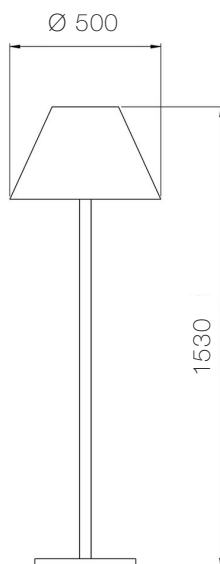

DECORATIVE LIGHTING SERIES
FOR LIVING ROOMS

Design	According to rules of maritime classification societies and relevant standards
Housing	nickel matte or brass polished
Lamp shade	Chintz, creme white
Terminal	3-pole plug
Cable entry	Ø 21 mm
Protection class	IP20
Light source	Incandescent lamp or LED retrofit (not included)
Lamp base	E27
Wattage	Max. 60 W / 100 W (floor lamp)
Voltage	110/240 V AC or 24 V DC
Frequency	50-60 Hz or 0 Hz

PART NO. WALL LIGHT

Wall light, nickel matte	5127014000-001
Wall light, brass polished	5127014000-002
Screw mounting	Screw type base for wall mounting

**PART NO. FLOOR LAMP**

Floor lamp, nickel matte	5131003500-001
Floor lamp, brass polished	5131003500-002
Connection type	Power cord with Euro plug

**PART NO. TABLE LIGHT SMALL**

Table light S, nickel matte	5135012700-001
Table light S, brass polished	5135012700-002
Connection type	Power cord with Euro plug and switch

Wall light

Table light, small

Table light, large

PART NO. TABLE LIGHT LARGE

Table light L, nickel matte	5135012600-001
Table light L, brass polished	5135012600-002
Connection type	Power cord with Euro plug and switch

Floor lamp