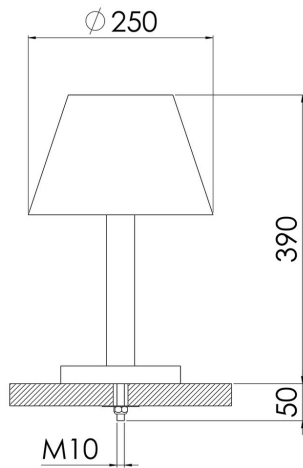

DECORATIVE LIGHTING SERIES
FOR LIVING ROOMS

Design	According to rules of maritime classification societies and relevant standards
Housing	nickel matte or brass polished
Lamp shade	Chintz, creme white
Terminal	3-pole plug
Cable entry	Ø 21 mm
Protection class	IP20
Light source	Incandescent lamp or LED retrofit (not included)
Lamp base	E27
Wattage	Max. 60 W / 100 W (floor lamp)
Voltage	110/240 V AC or 24 V DC
Frequency	50-60 Hz or 0 Hz

PART NO. WALL LIGHT

Wall light, nickel matte	5127014000-001
Wall light, brass polished	5127014000-002
Screw mounting	Screw type base for wall mounting

**PART NO. FLOOR LAMP**

Floor lamp, nickel matte	5131003500-001
Floor lamp, brass polished	5131003500-002
Connection type	Power cord with Euro plug

**PART NO. TABLE LIGHT SMALL**

Table light S, nickel matte	5135012700-001
Table light S, brass polished	5135012700-002
Connection type	Power cord with Euro plug and switch

Wall light

Table light, small

Table light, large

PART NO. TABLE LIGHT LARGE

Table light L, nickel matte	5135012600-001
Table light L, brass polished	5135012600-002
Connection type	Power cord with Euro plug and switch

Floor lamp