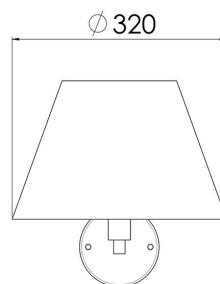

PART NO. WALL LIGHT

Wall light, nickel matte	5127014000-001
Wall light, brass polished	5127014000-002
Screw mounting	Screw type base for wall mounting