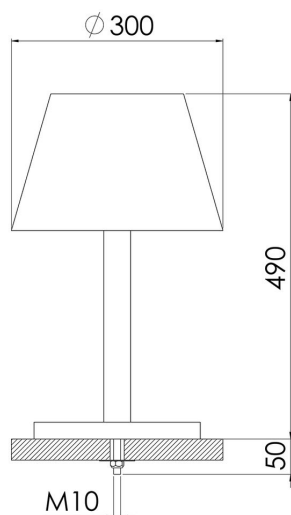

DECORATIVE LIGHTING SERIES
FOR LIVING ROOMS

Design	According to rules of maritime classification societies and relevant standards
Housing	nickel matte or brass polished
Lamp shade	Chintz, creme white
Terminal	3-pole plug
Cable entry	Ø 21 mm
Protection class	IP20
Light source	Incandescent lamp or LED retrofit (not included)
Lamp base	E27
Wattage	Max. 60 W / 100 W (floor lamp)
Voltage	110/240 V AC or 24 V DC
Frequency	50-60 Hz or 0 Hz

PART NO. WALL LIGHT

Wall light, nickel matte	5127014000-001
Wall light, brass polished	5127014000-002
Screw mounting	Screw type base for wall mounting

**PART NO. FLOOR LAMP**

Floor lamp, nickel matte	5131003500-001
Floor lamp, brass polished	5131003500-002
Connection type	Power cord with Euro plug

**PART NO. TABLE LIGHT SMALL**

Table light S, nickel matte	5135012700-001
Table light S, brass polished	5135012700-002
Connection type	Power cord with Euro plug and switch

Wall light

Table light, small

Table light, large

PART NO. TABLE LIGHT LARGE

Table light L, nickel matte	5135012600-001
Table light L, brass polished	5135012600-002
Connection type	Power cord with Euro plug and switch

Floor lamp