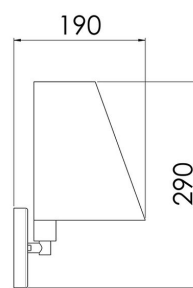

DECORATIVE LIGHTING SERIES
FOR LIVING ROOMS

Design	According to rules of maritime classification societies and relevant standards
Housing	nickel matte or brass polished
Lamp shade	Chintz, creme white
Terminal	3-pole plug
Cable entry	Ø 21 mm
Protection class	IP20
Light source	Incandescent lamp or LED retrofit (not included)
Lamp base	E27
Wattage	Max. 60 W / 100 W (floor lamp)
Voltage	110/240 V AC or 24 V DC
Frequency	50-60 Hz or 0 Hz

PART NO. WALL LIGHT

Wall light, nickel matte	5127014000-001
Wall light, brass polished	5127014000-002
Screw mounting	Screw type base for wall mounting

**PART NO. FLOOR LAMP**

Floor lamp, nickel matte	5131003500-001
Floor lamp, brass polished	5131003500-002
Connection type	Power cord with Euro plug

**PART NO. TABLE LIGHT SMALL**

Table light S, nickel matte	5135012700-001
Table light S, brass polished	5135012700-002
Connection type	Power cord with Euro plug and switch

Wall light

Table light, small

Table light, large