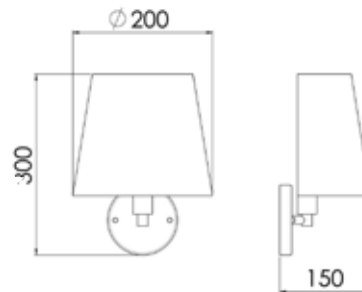

DECORATIVE LIGHTING SERIES
FOR LIVING ROOMS

Design	According to rules of maritime classification societies and relevant standards
Housing	nickel matte or brass polished
Lamp shade	Chintz, natural white
Terminal	3-pole plug
Cable entry	Ø 21 mm
Protection class	IP20
Light source	Incandescent lamp or LED retrofit (not included)
Lamp base	E27
Wattage	Max. 60 W / 100 W (floor lamp)
Voltage	110/240 V AC or 24 V DC
Frequency	50-60 Hz or 0 Hz

PART NO. WALL LIGHT

Wall light, nickel matte 5127013800-001

Wall light, brass polished 5127013800-002

Screw mounting

Screw type base for wall mounting

PART NO. WALL LIGHT WITH 3 W READING LIGHT

Wall light, nickel matte 5127013900-001