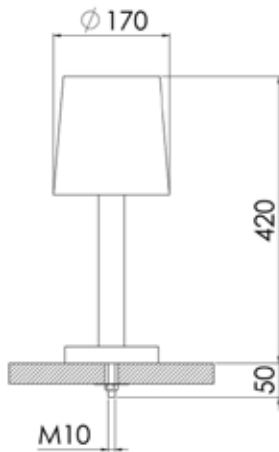

DECORATIVE LIGHTING SERIES
FOR LIVING ROOMS

Design	According to rules of maritime classification societies and relevant standards
Housing	nickel matte or brass polished
Lamp shade	Chintz, natural white
Terminal	3-pole plug
Cable entry	Ø 21 mm
Protection class	IP20
Light source	Incandescent lamp or LED retrofit (not included)
Lamp base	E27
Wattage	Max. 60 W / 100 W (floor lamp)
Voltage	110/240 V AC or 24 V DC
Frequency	50-60 Hz or 0 Hz

PART NO. WALL LIGHT

Wall light, nickel matte 5127013800-001

Wall light, brass polished 5127013800-002

Screw mounting

Screw type base for wall mounting

PART NO. WALL LIGHT WITH 3 W READING LIGHT

Wall light, nickel matte 5127013900-001

Wall light, brass polished 5127013900-002

Screw mounting

Screw type base for wall mounting

PART NO. FLOOR LAMP

Floor lamp, nickel matte 5131003400-001

Floor lamp, brass polished 5131003400-002

Connection type

Power cord with Euro plug

PART NO. TABLE LIGHT SMALL

Table light S, nickel matte	5135012900-001
Table light S, brass polished	5135012900-002
Connection type	Power cord with Euro plug and switch

PART NO. TABLE LIGHT TALL