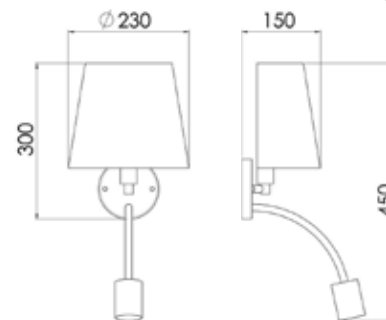

PART NO. WALL LIGHT WITH 3 W READING LIGHT

Wall light, nickel matte 5127013900-001

Wall light, brass polished 5127013900-002

Screw mounting

Screw type base for wall mounting

PART NO. FLOOR LAMP

Floor lamp, nickel matte 5131003400-001

Floor lamp, brass polished 5131003400-002

Connection type

Power cord with Euro plug