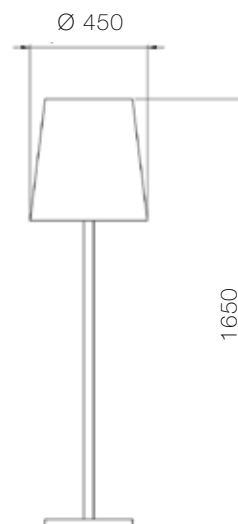

DECORATIVE LIGHTING SERIES
FOR LIVING ROOMS

Design	According to rules of maritime classification societies and relevant standards
Housing	nickel matte or brass polished
Lamp shade	Chintz, natural white
Terminal	3-pole plug
Cable entry	Ø 21 mm
Protection class	IP20
Light source	Incandescent lamp or LED retrofit (not included)
Lamp base	E27
Wattage	Max. 60 W / 100 W (floor lamp)
Voltage	110/240 V AC or 24 V DC
Frequency	50-60 Hz or 0 Hz

PART NO. WALL LIGHT

Wall light, nickel matte 5127013800-001

Wall light, brass polished 5127013800-002

Screw mounting

Screw type base for wall mounting

PART NO. WALL LIGHT WITH 3 W READING LIGHT

Wall light, nickel matte 5127013900-001

Wall light, brass polished 5127013900-002

Screw mounting

Screw type base for wall mounting

PART NO. FLOOR LAMP

Floor lamp, nickel matte 5131003400-001

Floor lamp, brass polished 5131003400-002

Connection type

Power cord with Euro plug

PART NO. TABLE LIGHT SMALL

Table light S, nickel matte	5135012900-001
Table light S, brass polished	5135012900-002
Connection type	Power cord with Euro plug and switch

PART NO. TABLE LIGHT TALL