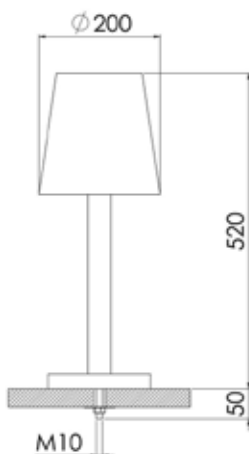

DECORATIVE LIGHTING SERIES
FOR LIVING ROOMS

Design	According to rules of maritime classification societies and relevant standards
Housing	nickel matte or brass polished
Lamp shade	Chintz, natural white
Terminal	3-pole plug
Cable entry	Ø 21 mm
Protection class	IP20
Light source	Incandescent lamp or LED retrofit (not included)
Lamp base	E27
Wattage	Max. 60 W / 100 W (floor lamp)
Voltage	110/240 V AC or 24 V DC
Frequency	50-60 Hz or 0 Hz

PART NO. WALL LIGHT

Wall light, nickel matte 5127013800-001

Wall light, brass polished 5127013800-002

Screw mounting

Screw type base for wall mounting

PART NO. WALL LIGHT WITH 3 W READING LIGHT

Wall light, nickel matte 5127013900-001

Power cord with Euro plug

PART NO. TABLE LIGHT SMALL

Table light S, nickel matte	5135012900-001
Table light S, brass polished	5135012900-002
Connection type	Power cord with Euro plug and switch

PART NO. TABLE LIGHT TALL

Table light L, nickel matte	5135012800-001
Table light L, brass polished	5135012800-002
Connection type	Power cord with Euro plug and switch

Wall light

Wall light with reading light

Table light, small

Table light, large