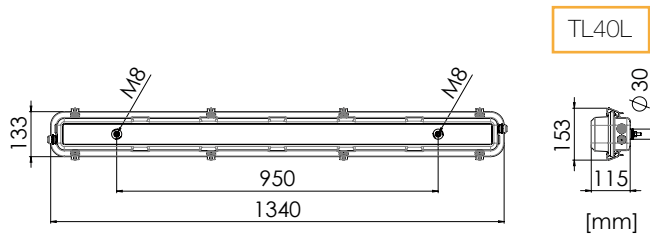

**Type: Bolt kit 8 mm**

Type: Bolt kit 8 mm

**Type: LP160**

Type: LP160

**Type: LP GL**

Type: LP GL

Type: Pipe brackets