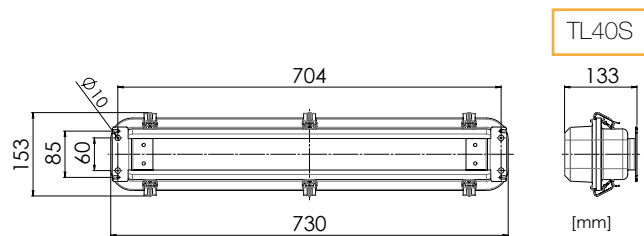

**Type: Bolt kit 8 mm**

Type: Bolt kit 8 mm

**Type: LP160**

Type: LP160

**Type: LP GL**

Type: LP GL

Type: Pipe brackets