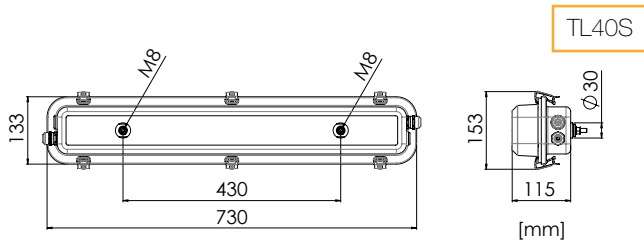

**Type: Bolt kit 8 mm**

Type: Bolt kit 8 mm

**Type: LP160**

Type: LP160

**Type: LP GL**

Type: LP GL

Type: Pipe brackets