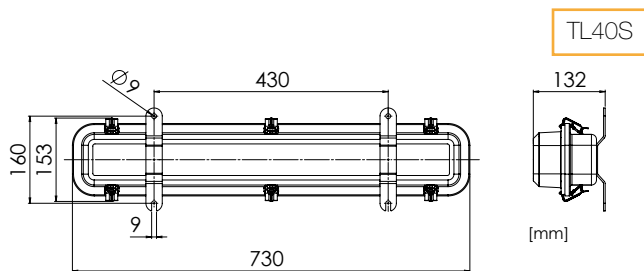

**Type: Bolt kit 8 mm**

Type: Bolt kit 8 mm

**Type: LP160**

Type: LP160

**Type: LP GL**

Type: LP GL

Type: Pipe brackets