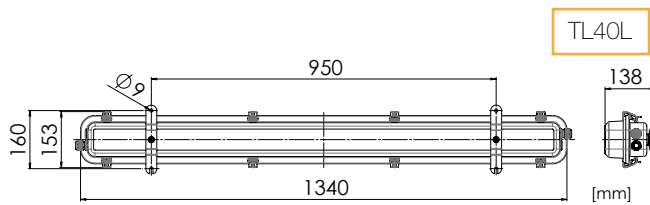

**Type: Bolt kit 8 mm**

Type: Bolt kit 8 mm

**Type: LP160**

Type: LP160

**Type: LP GL**

Type: LP GL

Type: Pipe brackets