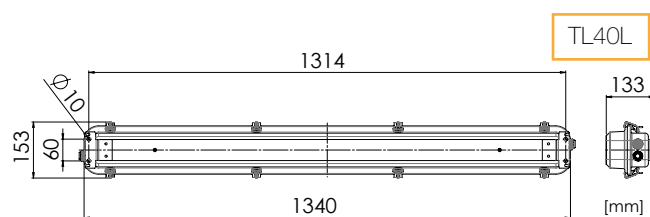

**Type: Bolt kit 8 mm**

Type: Bolt kit 8 mm

**Type: LP160**

Type: LP160

**Type: LP GL**

Type: LP GL

Type: Pipe brackets